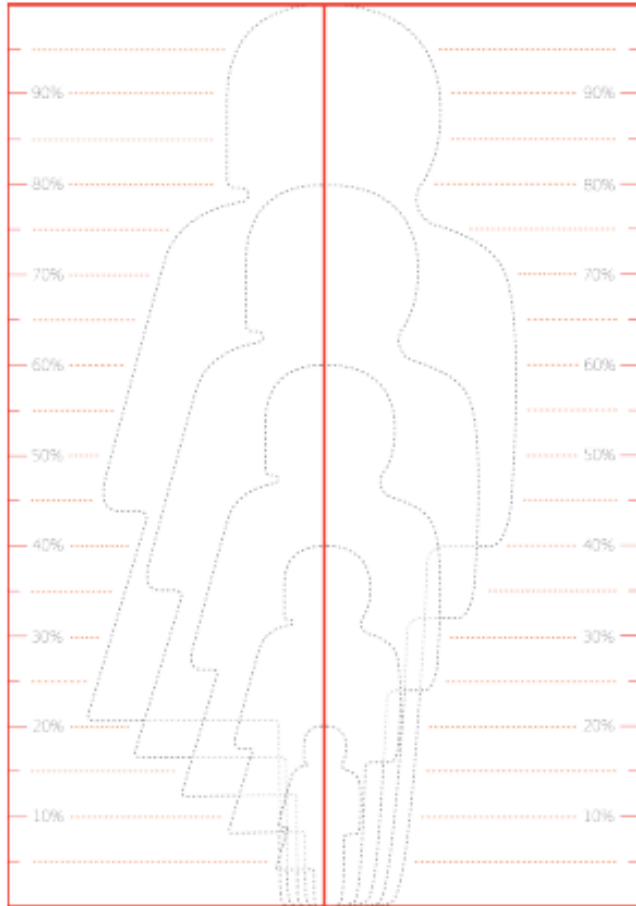

From Where I Stand

School Name	Town/District/Region	Flag
	Country	

These are my results of a survey looking at the ratio of community influencers and decision makers who are female & male

Female	:	Male
--------	---	------

.@TheWorldsLesson #FromWhereIStand in #..... my gender ratio is :
#GlobalGoals